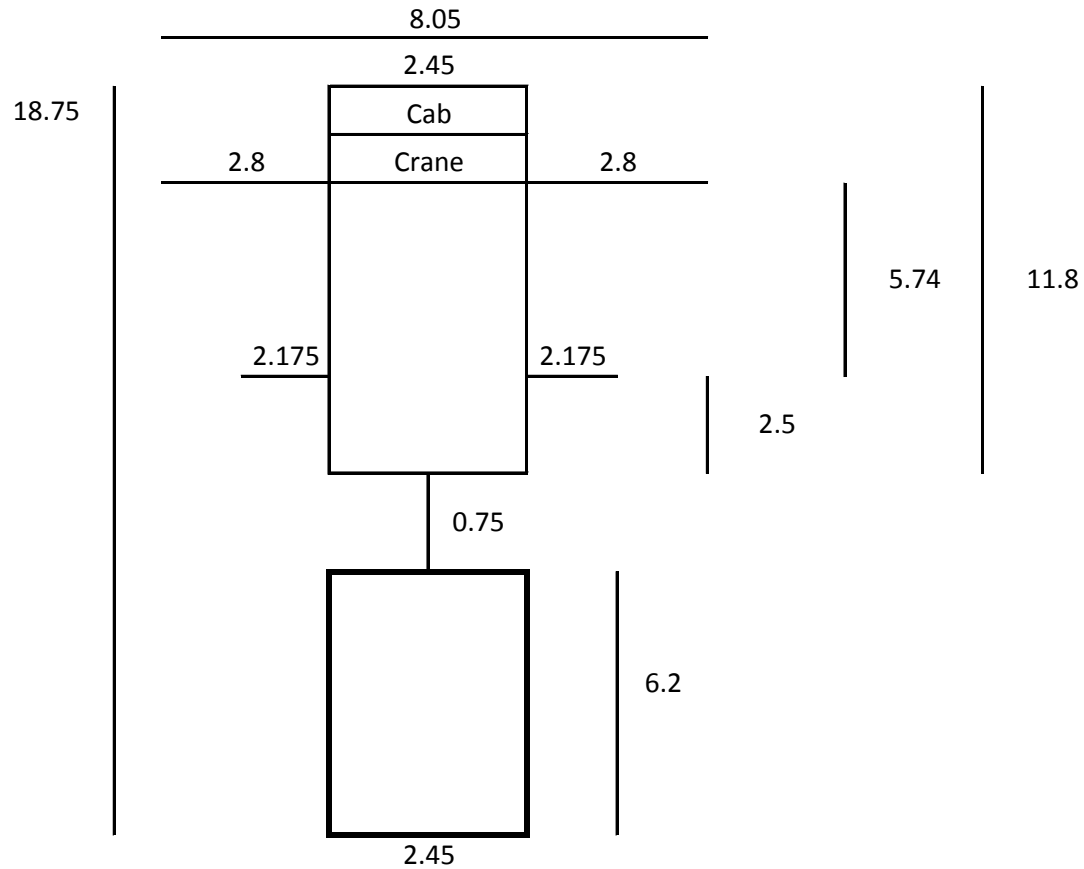

Dimensions of a 4  
Axle 32T Lorry  
and drawbar trailer with a Fassi 80T/M Crane

<b>Fassi 80T/M</b>	<b>80's</b>
Total Length	18.75
Length of Lorry	11.8
Length of Trailer	6.2
Width	2.45
Bed Height	1.35
Payload Truck	8 Tonne
Payload Trailer	7 Tonne
Cab to Main Rigger	3.56
Main Rigger to Back Rigger	5.74
Back Rigger to Truck End	2.5
Reach of Main Rigger	2.8
Reach of Back Rigger	2.175
Total width of lorry and riggers	8.05